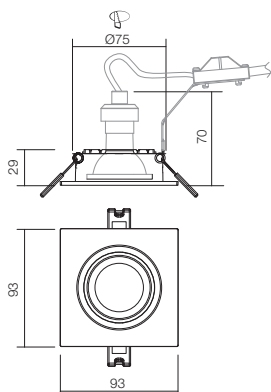

PT 01

art. **70392** Matt White

428

GU10, 1x max. 50W

Ø75 mm

info

Built-in orientable downlight for interior, matt white plastic structure, with anti-yellow treatment, 5 years guarantee.

Spot de încastrat orientabil pentru interior, structură din plastic alb mat, tratat anti-îngălbenire, garanție 5 ani.