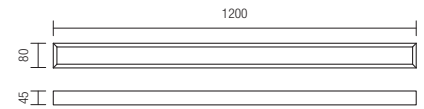

Led type	2835 SMD LED 84pcs x 0,42W 3000K, 84pcs x 0,42W 4000K
Power	36W
Input	220-240V, 50/60Hz
Color temperature	CCT 3000K/4000K
Lumen source	4000 lm
Lumen system	2120 lm
CRI	90

CE IP44