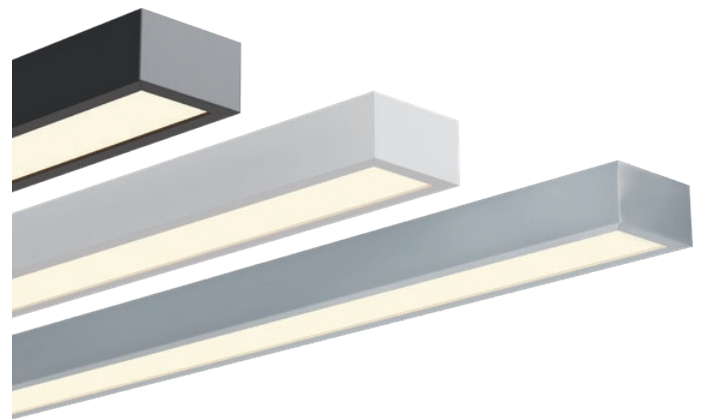

**Finishises:
sand white, chrome or sand black**