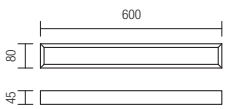

Led type	2835 SMD LED 56pcs x 0,42W 3000K, 56pcs x 0,42W 4000K
Power	24W
Input	220-240V, 50/60Hz
Color temperature	CCT 3000K/4000K
Lumen source	3000 lm
Lumen system	1460 lm
CRI	90

CE IP44

- art. **01-3789** Sand White
- art. **01-3790** Chrome
- art. **01-3791** Sand Black