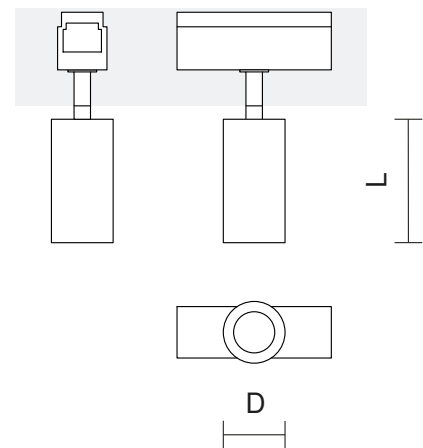

# INSIGHT SPOT

SYSTEM INSIGHT

**Application:** offices, shops, entrance lobbies, apartments

**Housing:** cast aluminum

**Power Supply:** electronic, 48V, to be ordered separately

**Other:** input voltage - 48V DC

## TECHNICAL DATA

Luminaire power	4 - 21 [W]
Luminaire luminous flux	160 - 1800 [lm]
Type of diffuser/plate	Lens
Distribution angle	27°, 34°, 37°
Color temperature	3000 K, 4000 K
Color rendering index	80
Lifetime Lxx Bxx	L70B50@60.000h
Length L	48, 60, 90, 140 mm
Diameter D	22, 30, 52 mm
The color of the housing	White RAL9016, Black RAL9005, Black RAL9005/ White RAL9016
IP	IP20
Type of control	ON/OFF, DALI
Supply voltage	48V DC

[mm]

The dimensions and technical information provided are for reference only. Actual data may slightly differ due to the manufacturing process. Spectra Lighting reserves the right to change the presented materials and technical parameters of products without prior notice. The photos show an illustrative representation of products and colors. The finish, color and appearance of the optics depend on the choice of the luminaire and may be different than shown in the photo.