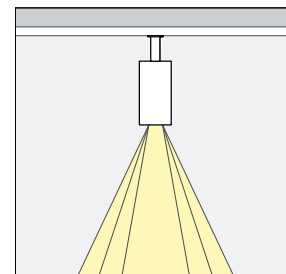

The dimensions and technical information provided are for reference only. Actual data may slightly differ due to the manufacturing process. Spectra Lighting reserves the right to change the presented materials and technical parameters of products without prior notice. The photos show an illustrative representation of products and colors. The finish, color and appearance of the optics depend on the choice of the luminaire and may be different than shown in the photo.